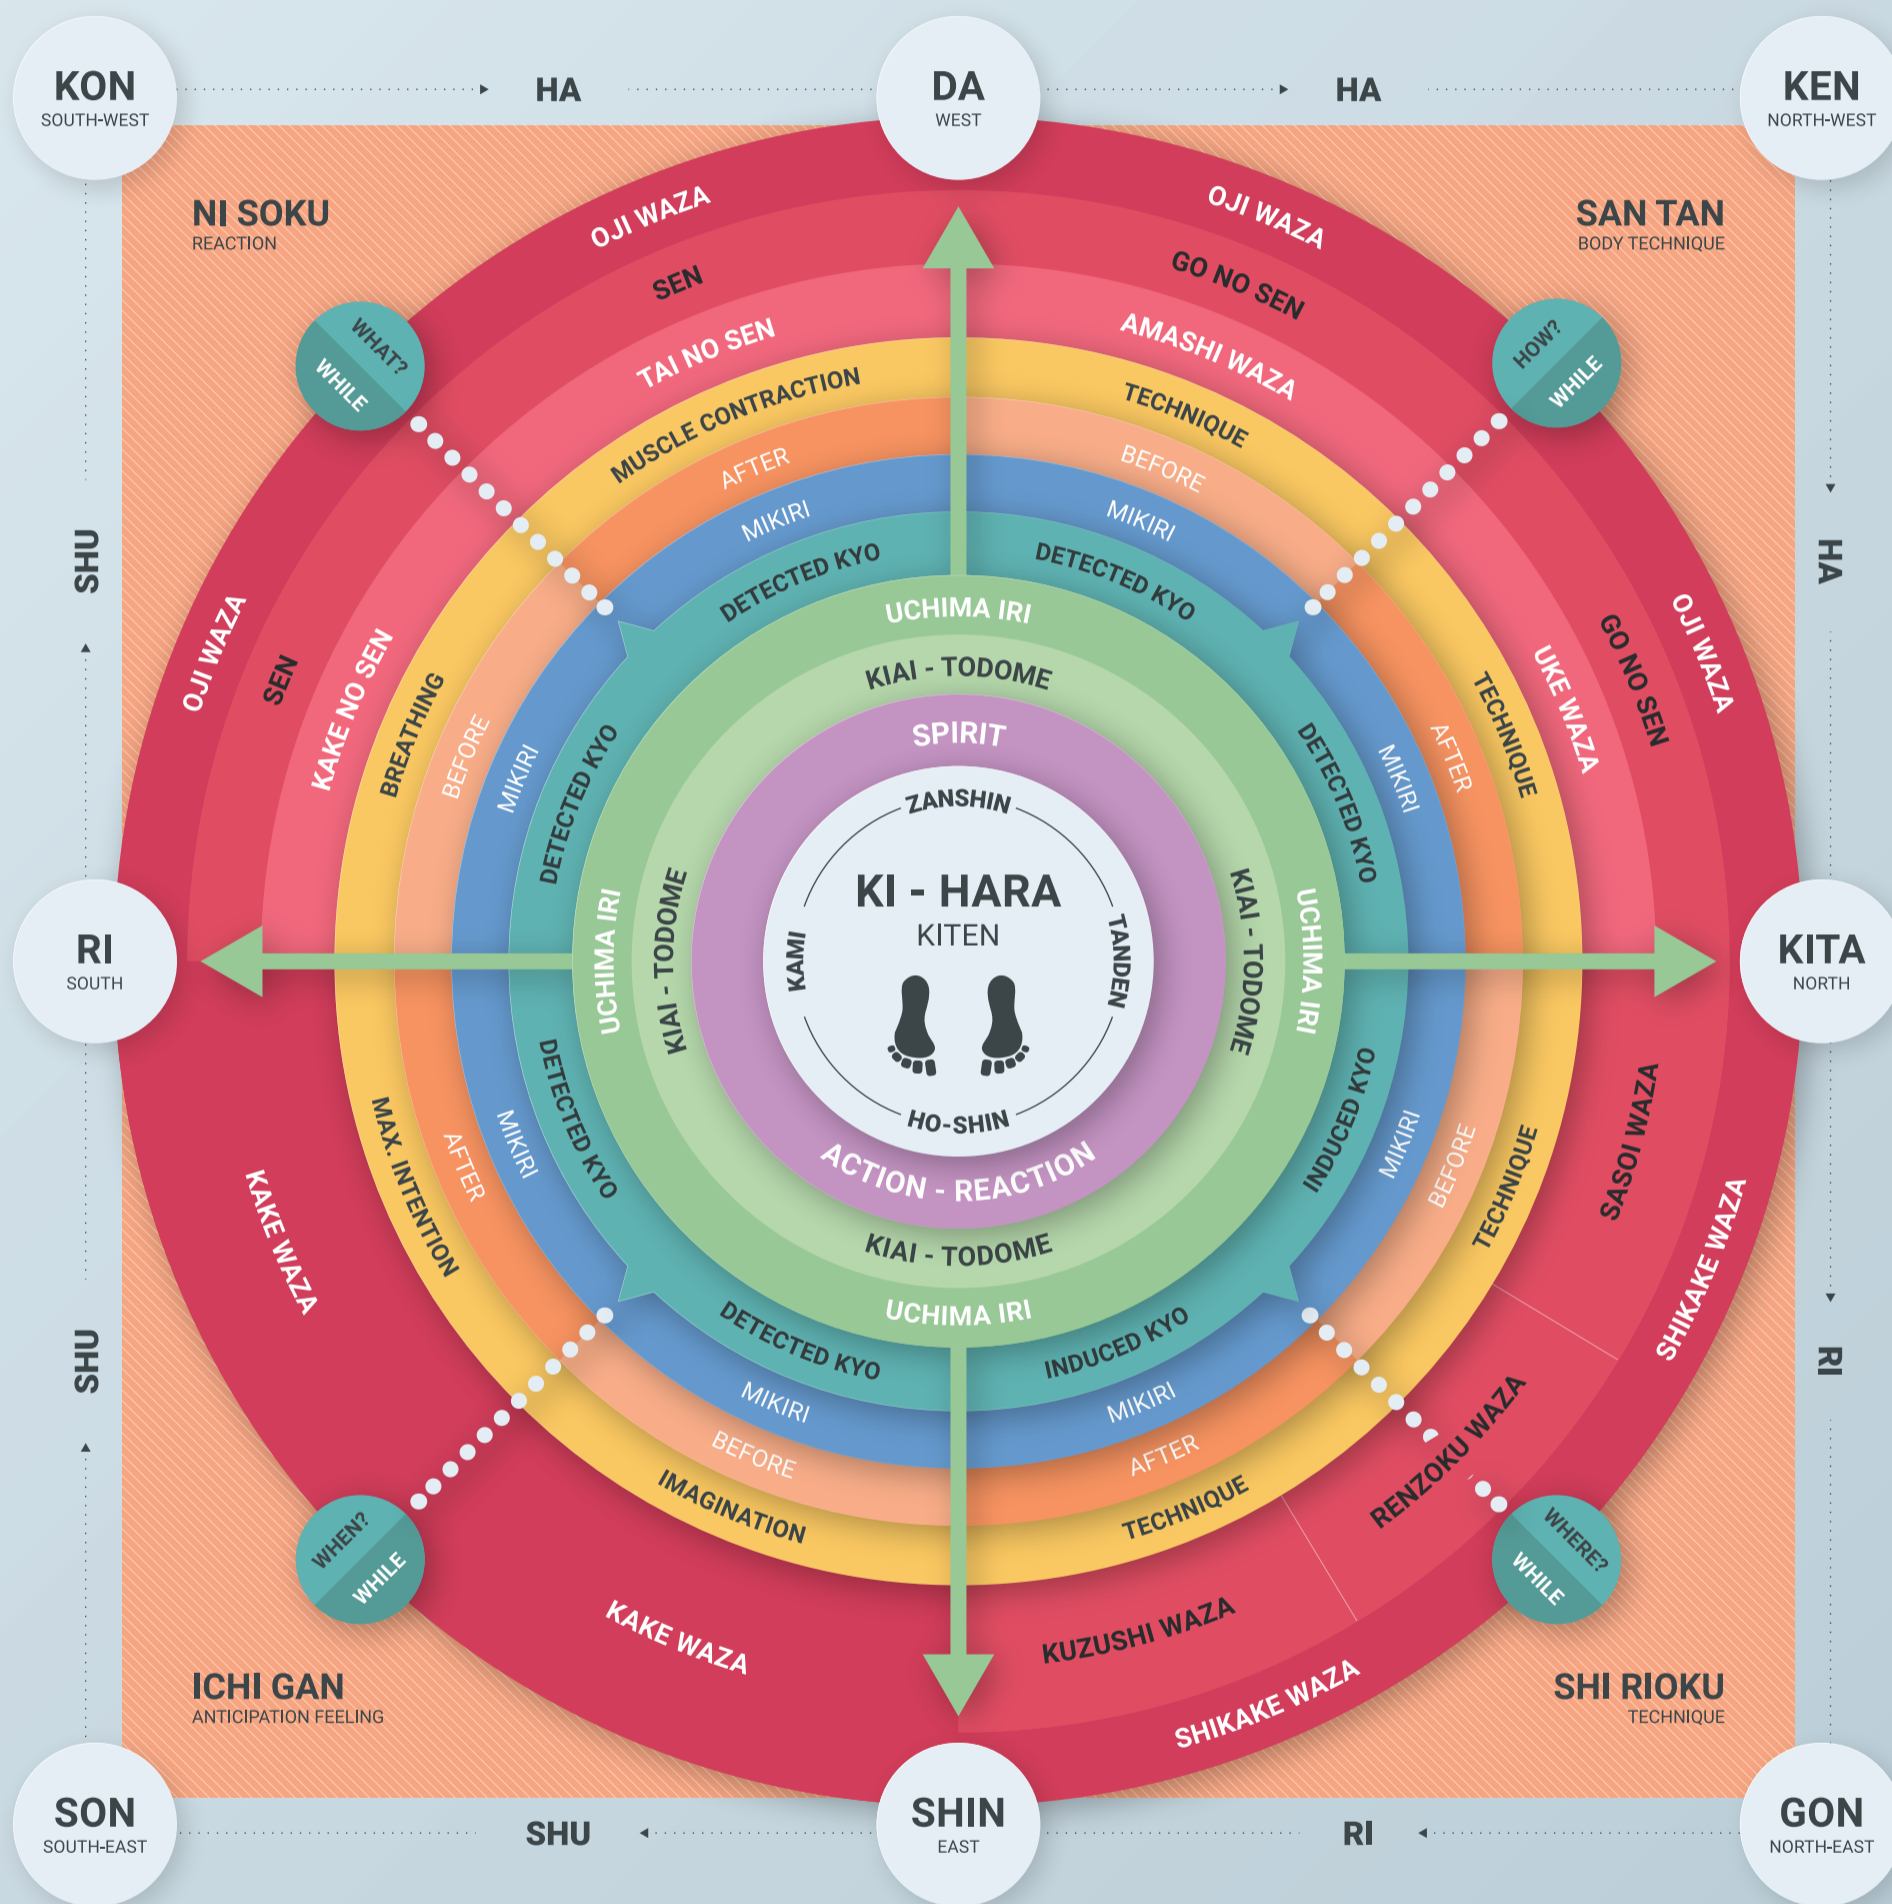

KIHON - KATA KUMITE

Traditional Karate Do
 Shotokan - Fudokan diagram

Concepts interpreted by
 Sensei Ilie DOBRE - 7 DAN